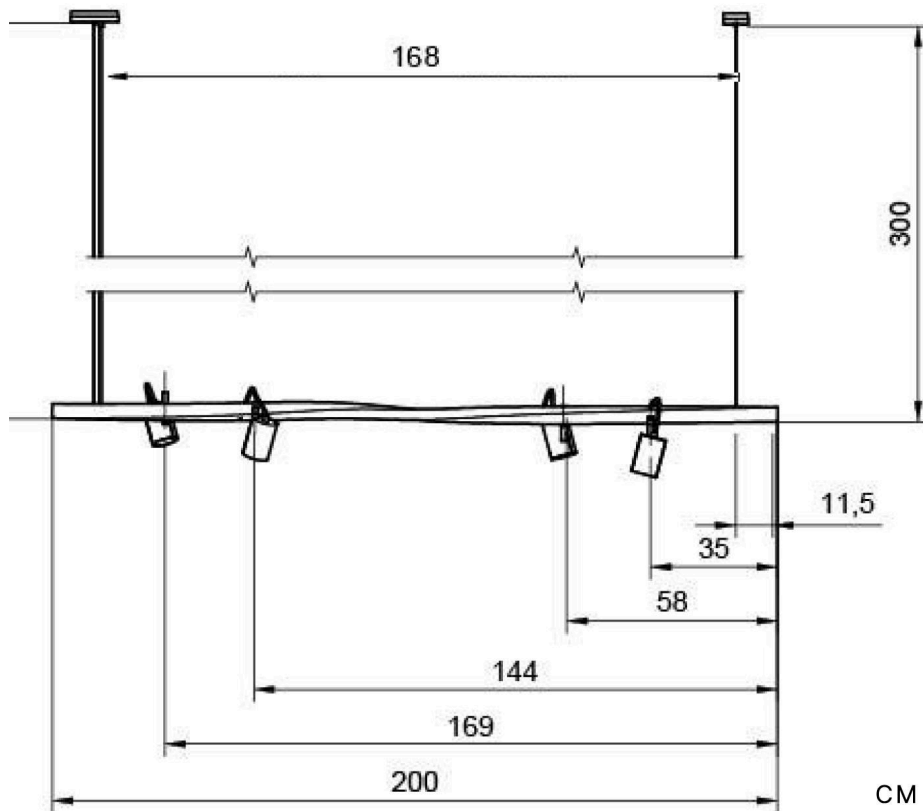

JUDITH WIERSEMA

LIGHT

OPTIONS FOR THE BOW

FINISH OPTION	• Bronze • Aluminium • Black • Blue
CORD OPTION	• Black • Transparent • Silver
CEILING ROSE OPTION	• Bronze • Aluminium • Black • Blue