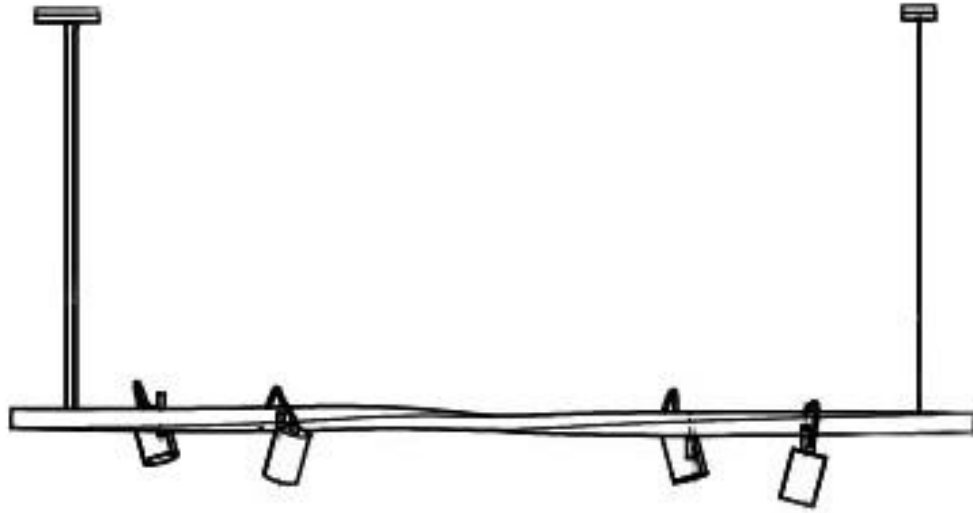

## The Bow

DESIGNER	Judith Wiersema
DESCRIPTION	This lamp creates an intimate ambiance with just the right amount of light for both work and a nice dinner with friends and family. With its tall and elegant design, "The Bow" stands out as a unique piece of light art. Crafted from sturdy materials like aluminum or bronze.
DIMENSIONS	Height 15 cm, Width 17cm, Length 200 cm
TECHNICAL DETAILS	230 volt Lamp holder G9 Light source Santana G9 1,5W 2200K Suspension cable 300 cm Cord length 300 cm